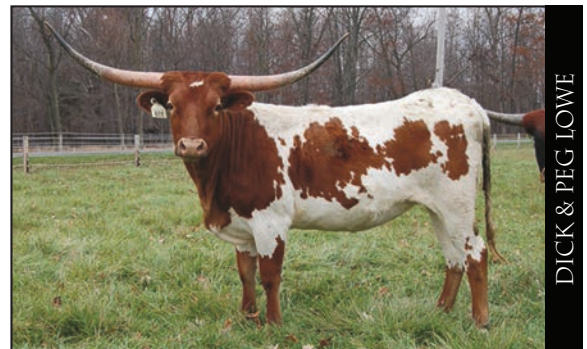

RRR MISS REMEMBER ME 358

P.H. No.: 358   ITLA: 263359   DOB: 6/22/13

TEJAS STAR STARLINER
DELTA VAN HORNE
SLICK'S LITTLE STAR SALIDA SLICK
STARLIGHT

BREEDING INFORMATION: Exposed to Tanked Up from 7/15/15 to 11/30/15
COMMENTS: OCV. This is a beautiful heifer out of Tejas Star and Slicks Little Star, a double bred Starlight with a ton of horn. She should be well into her 60's and only a baby two-year-old. She is bred to Tanked Up, a son of Cowboy Up Chex and out of Horseshoe J Cadence and her dam is Royal Reputation. He has several progeny over 80" and over 90" TTT in his lineage. This is one to look closely at. She is Millennium Futurity eligible. Check us out at www.rrrlonghorns.com.

DICK & PEG LOWE