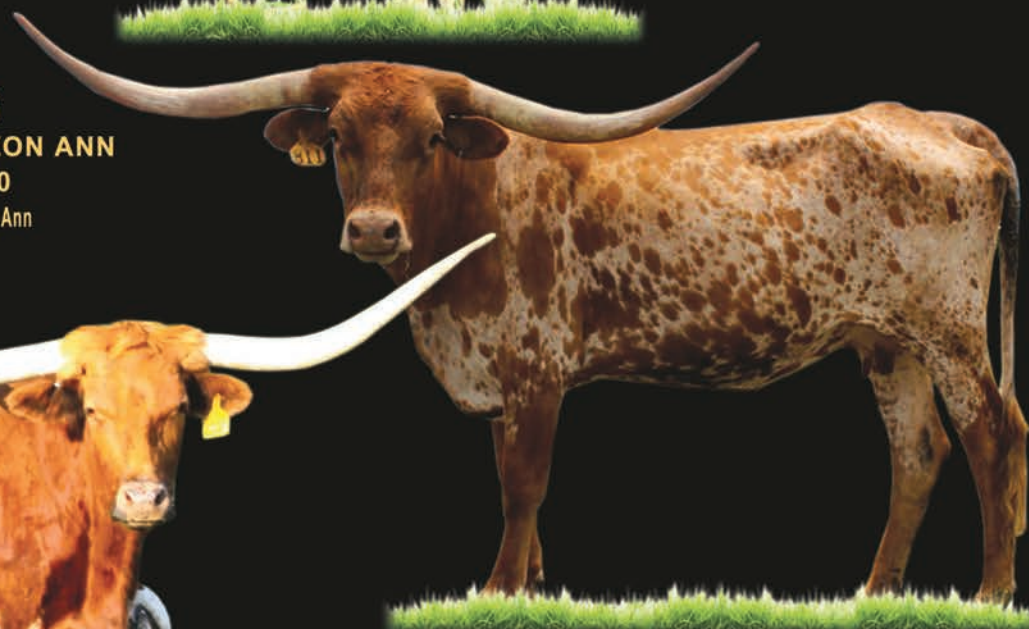

LOT 41
5D SITTIN ANGEL
DOB: 3/30/11
Sittin Bull x SL Miss Angel Eyes

LOT 6
IRON MAID PC 370
DOB: 11/18/10
Drag Iron x Snowy Maid