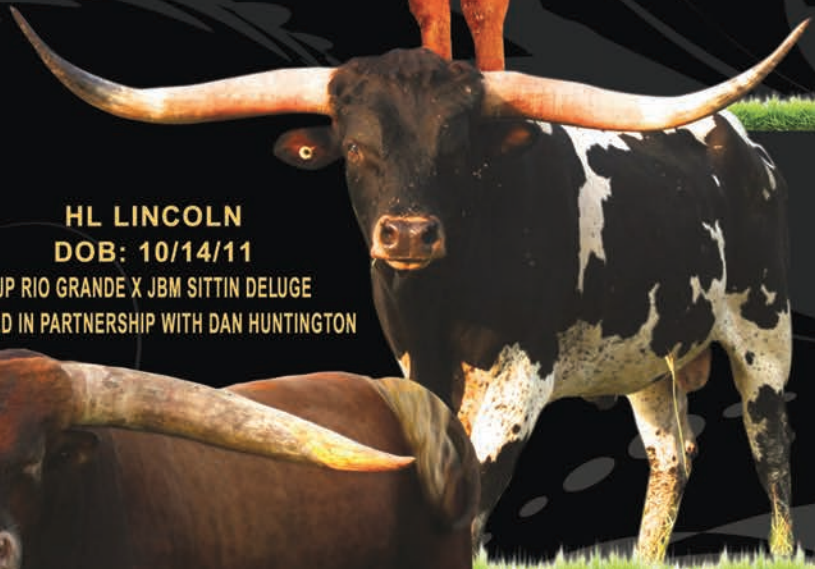

MONEY IN THE BANK CHEX
DOB: 5/23/14
COWBOY TUFF CHEX X BL SAFARI SUE
OWNED IN PARTNERSHIP WITH HUGHES/ADKINS