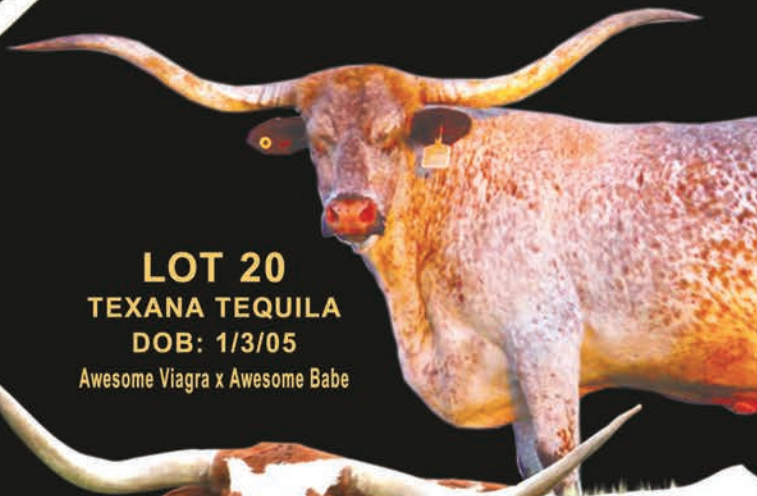

Both of these beautiful females are bred to VanHorne Texa for spring / summer 2016 calves. We are very excited about VanHorne's first calf crop from 2015. We feel he is a tremendous outcross for the RioGrande and Hunt's Command Respect bloodlines that are so prevalent in our industry today.

VanHorne Texa

80" as a Four Year Old

DOB 1/10/11

VanHorne Texa is co-owned with Todd Taylor
Semen available \$175 per straw

HUDSON LONGHORNS

LOT 64
PC MISS TOMMY DOE
DOB: 6/15/06
Unlimited Tommie x Delta Doe