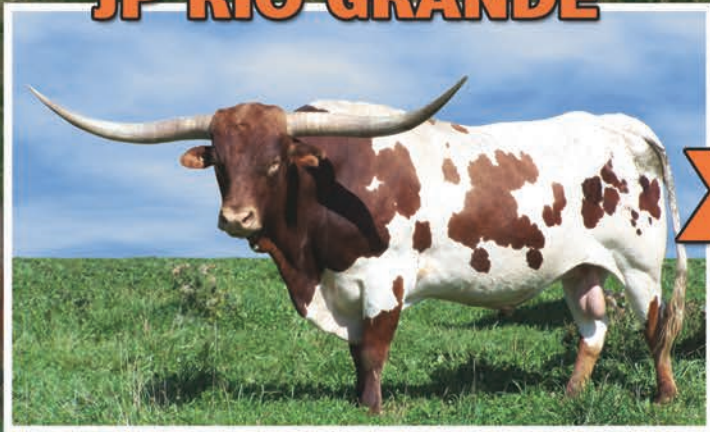

LOT #28

NV CHEYANNE

80 1/4" TTT

DOB: 6/25/2011

**WE'RE RETAINING A TREMENDOUS
2015 HEIFER OUT OF HER**

SHE IS AI'D TO FIFTY-FIFTY BCB FOR A MAY CALF

SHE'S A DAUGHTER OF THE LEGENDARY

JP RIO GRANDE

2ND HEIFER OUT OF PROVEN PRODUCER

NV HUH UHH O.K.

X