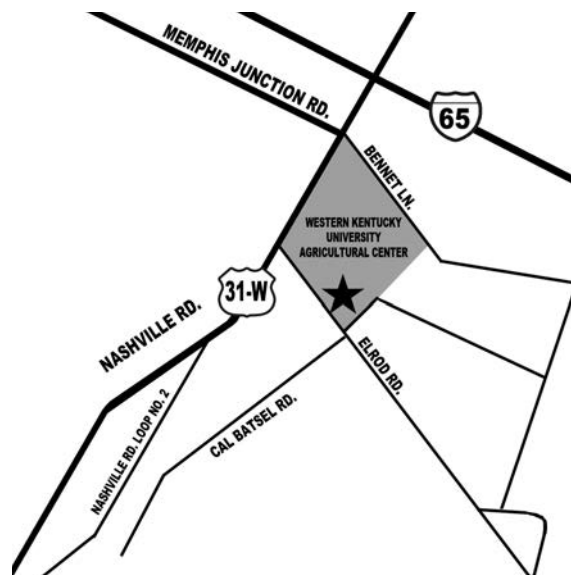

Western Kentucky University

Directions

From Interstate 65: Take Exit #20
onto the Natcher Parkway. Take exit 6
and turn left (south) onto Nashville
Road. The WKU Farm is on the left.
Just past the farm, turn left at the stop
light onto Elrod Road. The entrance to
the Expo Center is the first drive on
the left.