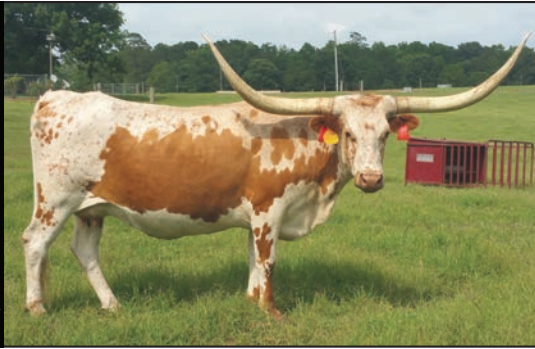

HL LUCY'S LOVE

P.H. No.: 22/12

TLBAA: CAI281866

DOB: 3/6/2012

MILE MARKER ☐ THE SHADOW
☐ UNCHECKED
SUNHAVEN LUCY ☐ WATSON 191
☐ SF LUCY

BREEDING INFORMATION: Exposed to HL Lincoln from 6/2/15 to 10/12/15 and 11/14/15.

COMMENTS: OCV. HL Lucy's Love is a pretty heifer measuring 69 1/4" TTT at only 3 1/2 years old. This cow is going to mature into a very big-horned cow. She grew 9 inches of horn in the past year. She was palpated safe in calf to HL Lincoln, our black and white JP Rio Grande son, for a very promising Spring 2016 calf.

JIM & BARBARA ATWELL