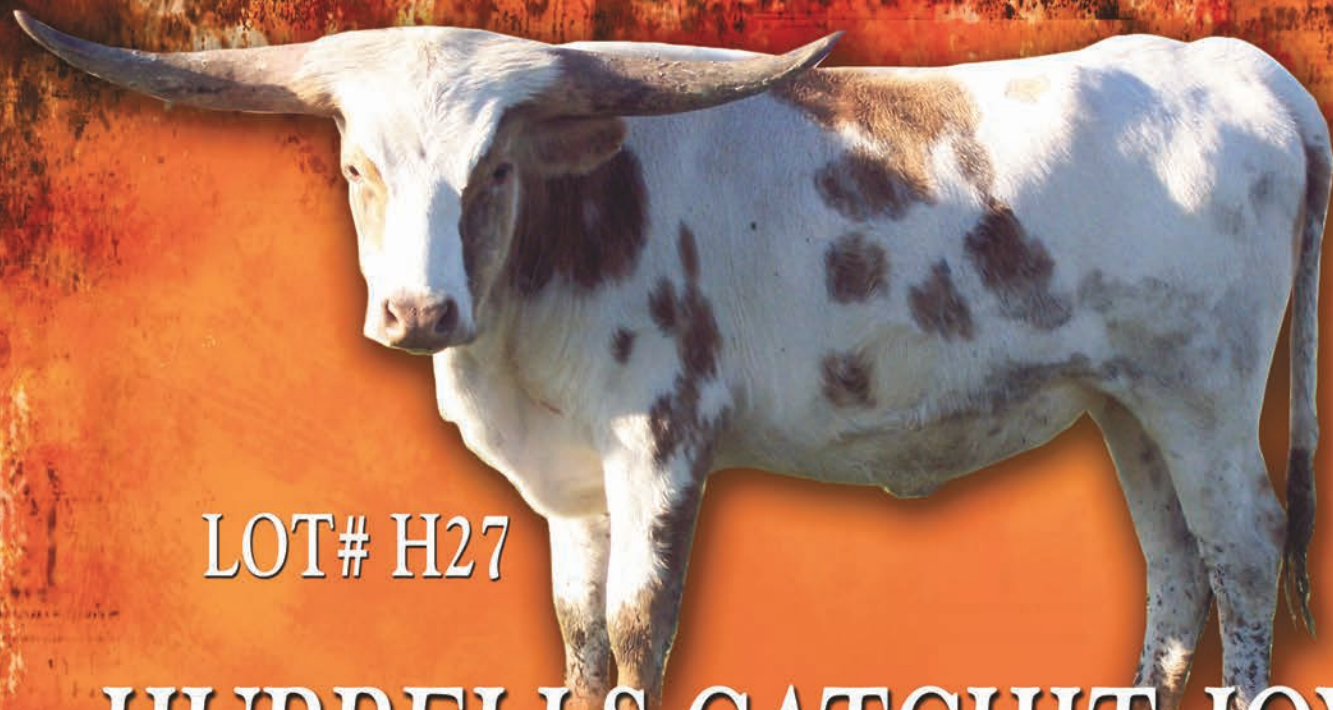

LOT# H27

HUBBELLS CATCHIT JOY

DOB: 5/12/2015

XX" TT

XX" TH

www.hubbellonghorns.net

Excellence In Breeding

Mark Hubbell • Cell: 269-838-3083 • hubbellonghorns@aol.com