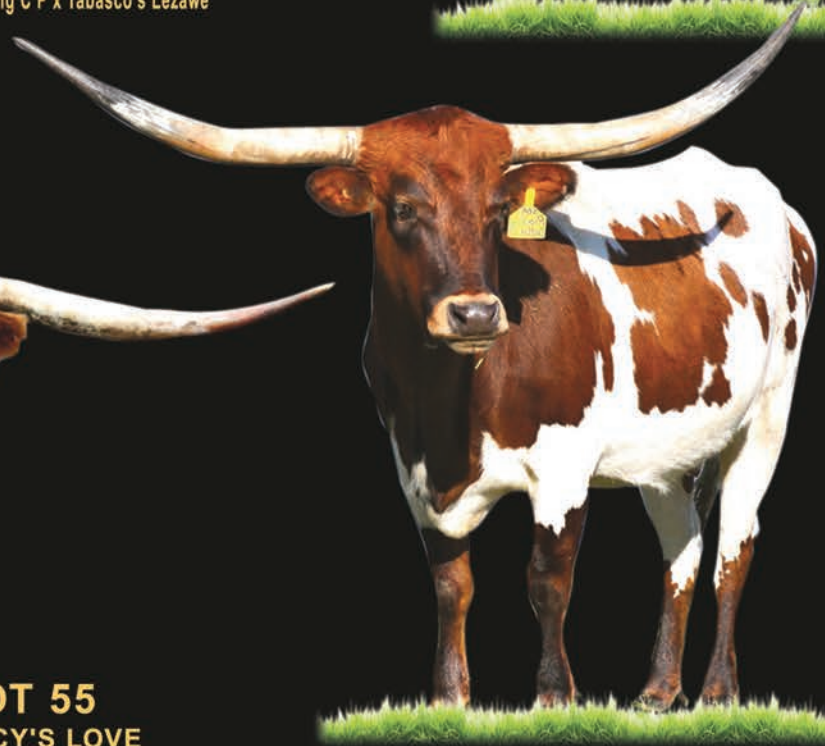

LOT 31
LEZAWE EOT 8E1
DOB: 2/21/08
Boomerang C P x Tabasco's Lezawe

LOT 55
HL LUCY'S LOVE
DOB: 3/6/2012
MILE MARKER x SUNHAVEN LUCY

LOT 1
SDR RIOS DOTTY 3
DOB: 4/23/2009
JP RIO GRANDE X DELTA DOTTY