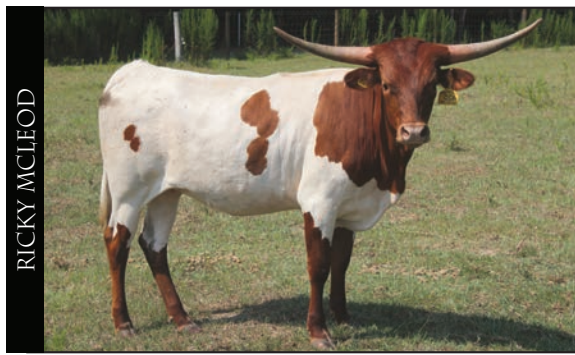

RICKY MCLEOD