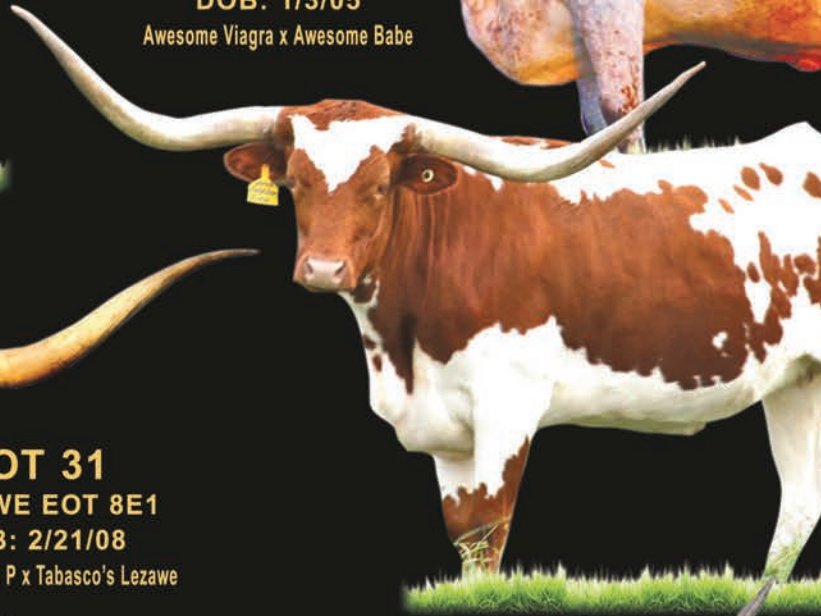

LOT 20
TEXANA TEQUILA
DOB: 1/3/05
Awesome Viagra x Awesome Babe