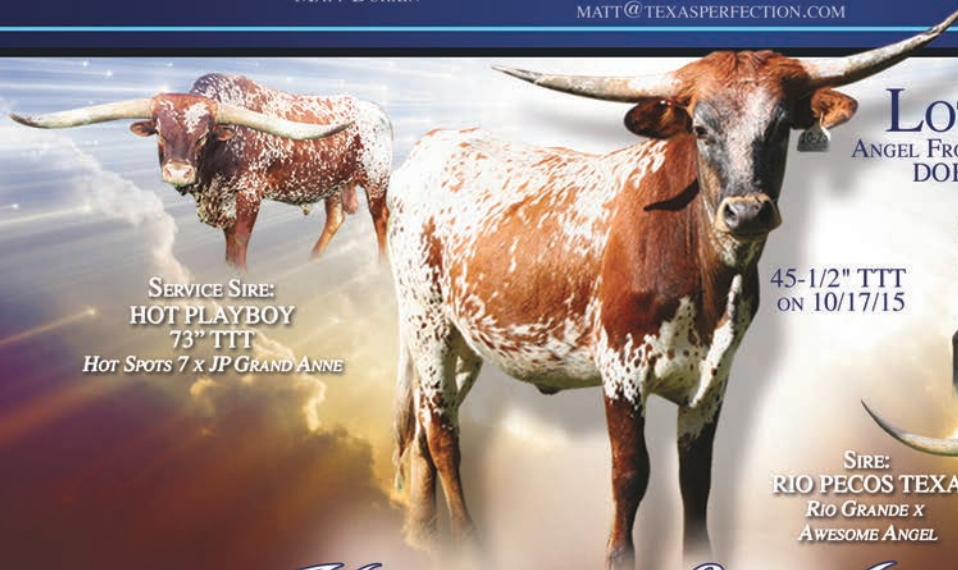

JAMESTOWN

MATT DURKIN

TEXAS PERFECTION
LAND & LONGHORN CATTLE
COMPANY

WWW.TEXASPERFECTION.COM
MATT@TEXASPERFECTION.COM

(512) 923-9015

Kentucky

LOT H3

ANGEL FROM ABOVE 68/3
DOB: 6/9/13