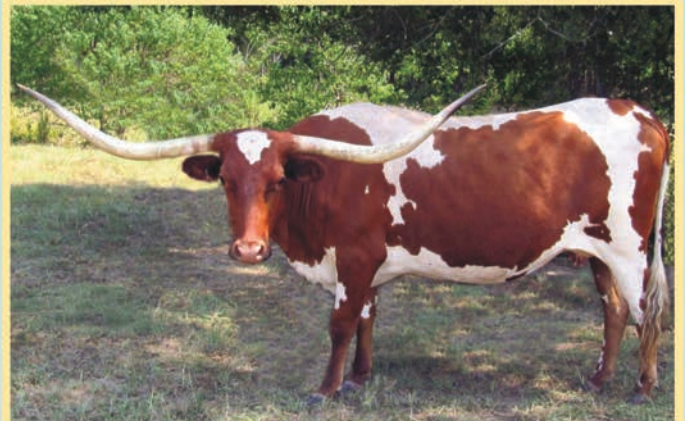

M ARROW ANTICIPAIION - MMW Gorilla x
M Arrow Majestic Cameo 2-2. Bred to Rip Saw
Rip Saw is 84" TTT with super, high colored calves.

★ BOTH ARE GREAT PRODUCERS AND MOMS ★

Coming to Bowling Green, KY from **DORA THOMPSON, SAND HILLS RANCH, Mansfield, LA**

ECHOOFAMBUSH@AOL.COM

318-872-6329

WWW.SANDHILLSRANCH.COM